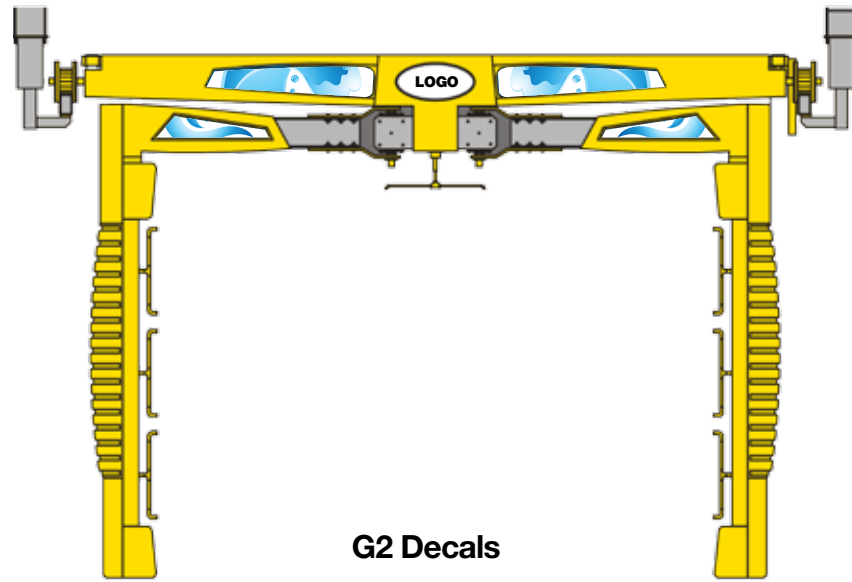

i5 Decals

G2 Decals

Lobby Banner

Winder Master

Entrance Instruction Sign

Punch Card

Pump Topper

Cashier Counter Place Mat