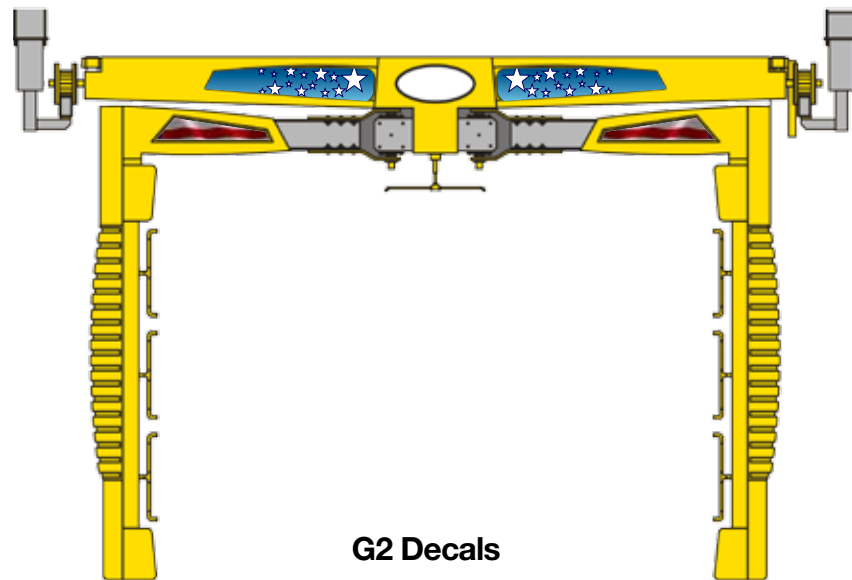

i5 Decals

G2 Decals

Lobby Banner

Winder Master

Entrance Instruction Sign

Punch Card

Pump Topper

Cashier Counter Place Mat